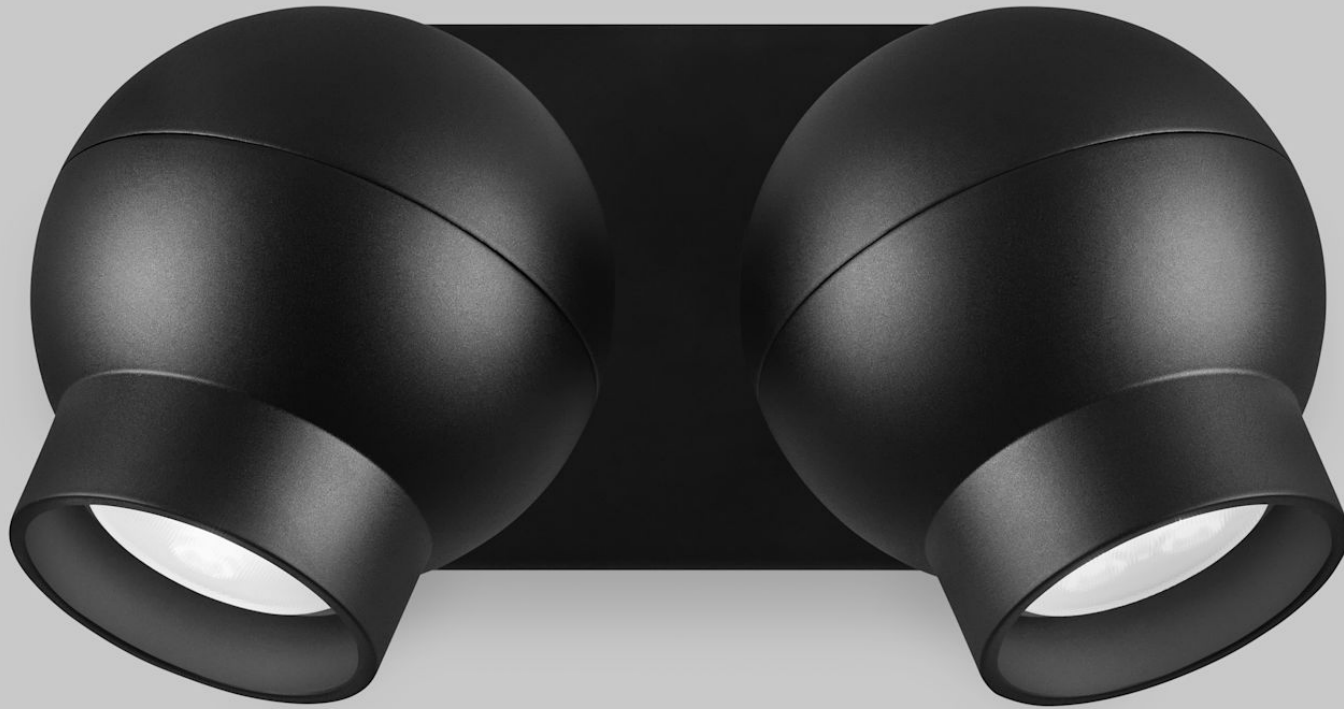

# OGLE MINI

Design by Form Us With Love

## Flexible spotlight with its own expression

In 2009, design studio Form Us With Love created the luminaire called Ogle. There was a gap in the market for spotlights that could be easily adjusted to direct the light. "We wanted a lamp that looks good by itself but also among a group of lamps".

A new addition was added to the Ogle series, Ogle Mini. A lamp measuring only 90 mm in diameter, cast entirely in aluminum.

**Black**  
Ral 9005 G10

**White**  
Ral 9016 G10 fine texture

## Technical specifications

<b>Material</b>	Die-cast aluminium.
<b>Installation</b>	Mounted on wall bracket with two-point suspension. External cable possible.
<b>Connection</b>	Terminal block 3x2.5 mm <sup>2</sup> .
<b>Light regulation</b>	Dimmable via rotary dimmer on the luminaire housing.
<b>Light source</b>	Recommended light source Master LED is dimmable. Not included.
<b>Light distribution</b>	Selectable. See recommended light source.