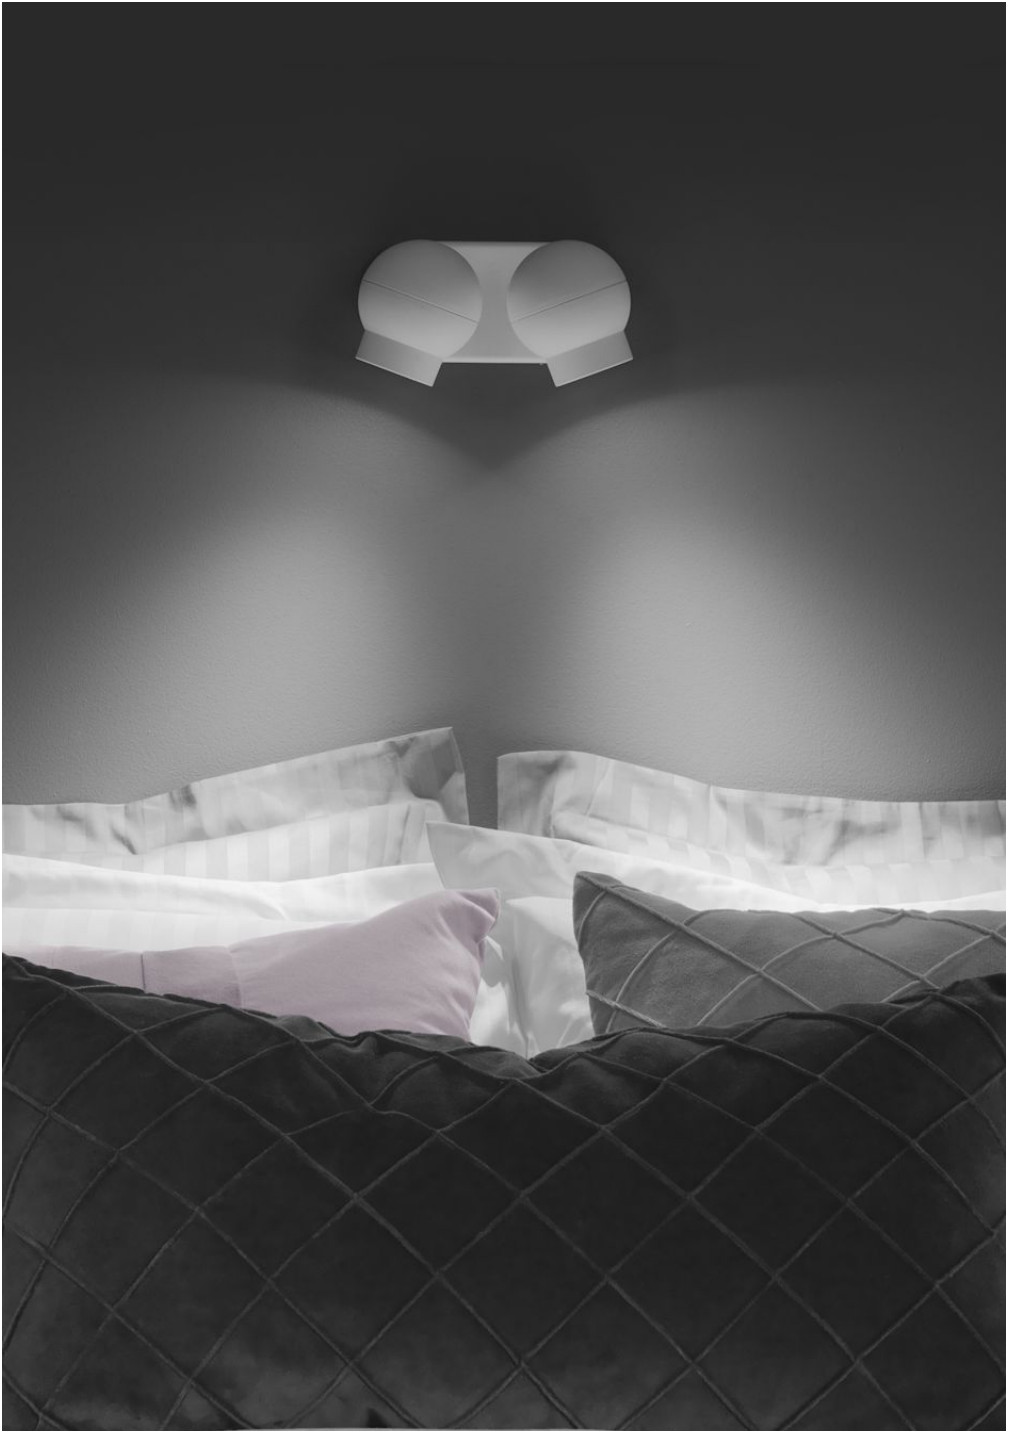

## Flexible spotlight with its own expression

In 2009, design studio Form Us With Love created the luminaire called Ogle. There was a gap in the market for spotlights that could be easily adjusted to direct the light. "We wanted a lamp that looks good by itself but also among a group of lamps".

A new addition was added to the Ogle series, Ogle Mini. A lamp measuring only 90 mm in diameter, cast entirely in aluminum.

**Black**  
Ral 9005 G10

**White**  
Ral 9016 G10 fine texture

## Technical specifications

<b>Material</b>	Die-cast aluminium.
<b>Installation</b>	Mounted on wall bracket with two-point suspension. External cable possible.
<b>Connection</b>	Terminal block 3x2.5 mm <sup>2</sup> .
<b>Light regulation</b>	Dimmable via rotary dimmer on the luminaire housing.
<b>Light source</b>	Recommended light source Master LED is dimmable. Not included.
<b>Light distribution</b>	Selectable. See recommended light source.