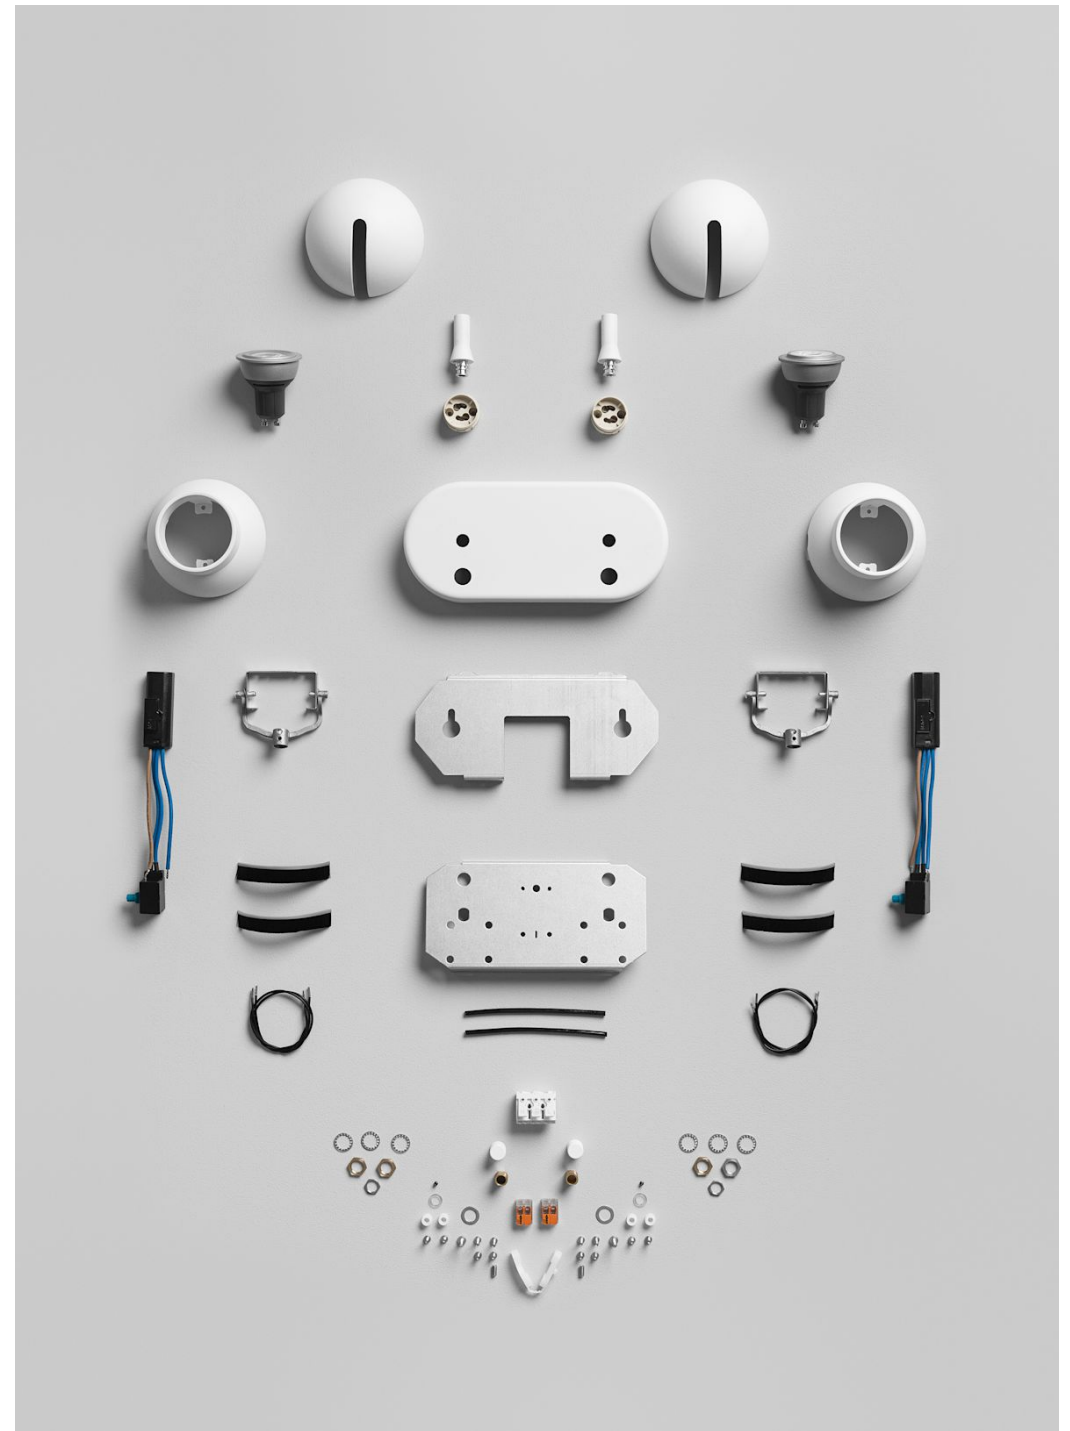

## Flexible spotlight with its own expression

In 2009, design studio Form Us With Love created the luminaire called Ogle. There was a gap in the market for spotlights that could be easily adjusted to direct the light. "We wanted a lamp that looks good by itself but also among a group of lamps".

A new addition was added to the Ogle series, Ogle Mini. A lamp measuring only 90 mm in diameter, cast entirely in aluminum.

**Black**  
Ral 9005 G10

**White**  
Ral 9016 G10 fine texture

## Technical specifications

<b>Material</b>	Die-cast aluminium.
<b>Installation</b>	Mounted on wall bracket with two-point suspension. External cable possible.
<b>Connection</b>	Terminal block 3x2.5 mm <sup>2</sup> .
<b>Light regulation</b>	Dimmable via rotary dimmer on the luminaire housing.
<b>Light source</b>	Recommended light source Master LED is dimmable. Not included.
<b>Light distribution</b>	Selectable. See recommended light source.