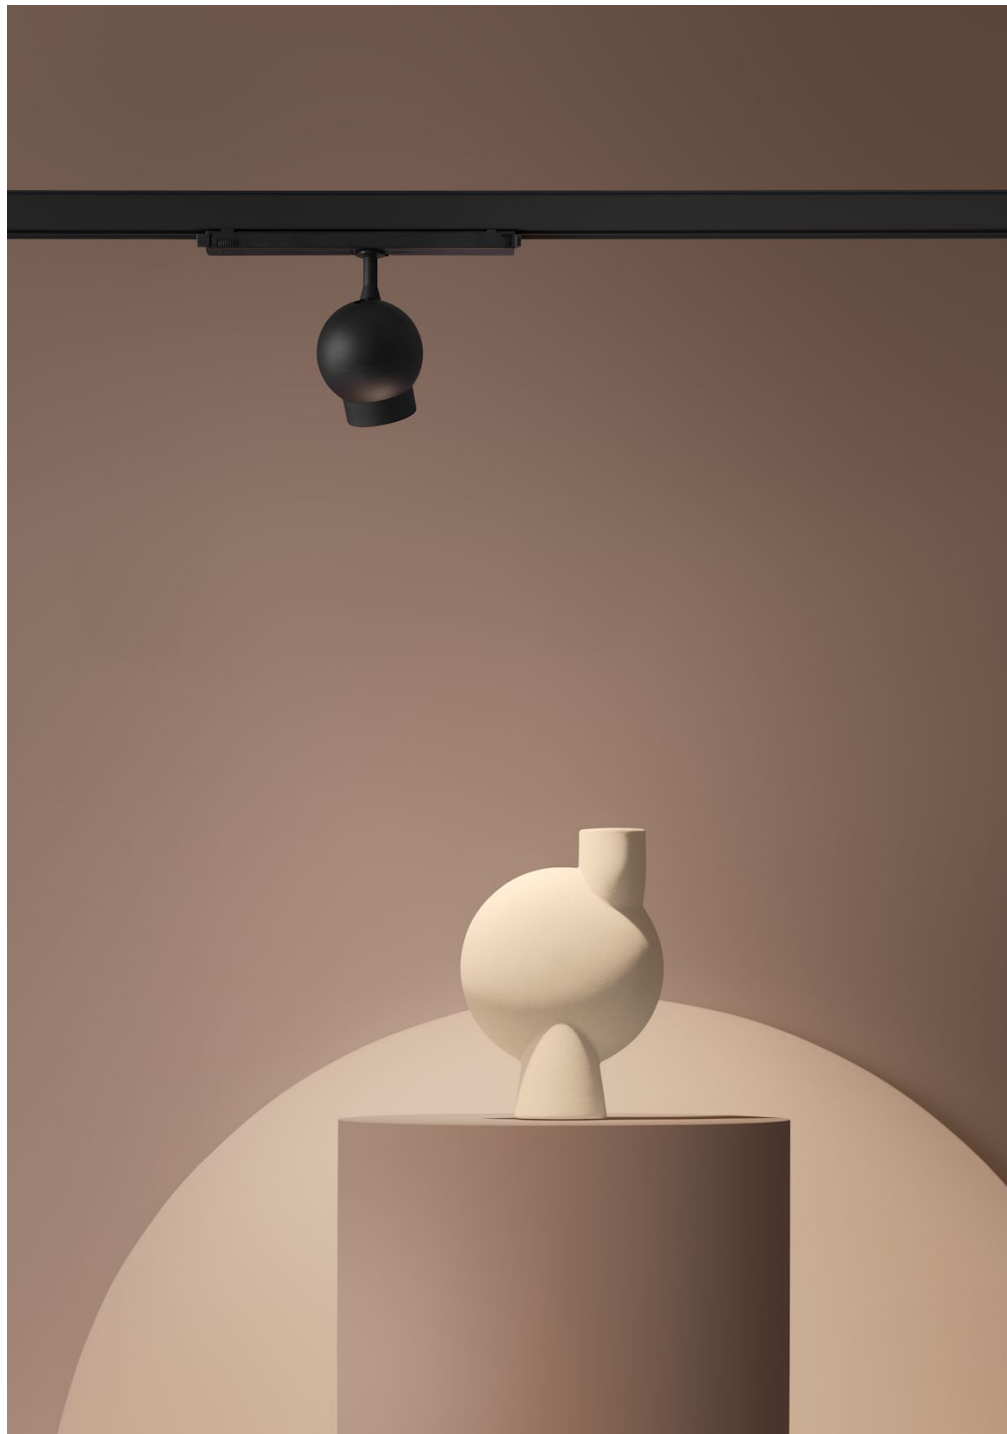

atelié Lykran

OGLE MINI

Design by Form Us With Love

Flexible spotlight with its own expression

In 2009, design studio Form Us With Love created the luminaire called Ogle. There was a gap in the market for spotlights that could be easily adjusted to direct the light. "We wanted a lamp that looks good by itself but also among a group of lamps".

A new addition was added to the Ogle series, Ogle Mini. A lamp measuring only 90 mm in diameter, cast entirely in aluminum.

● **Black**
Ral 9005 G10

○ **White**
Ral 9016 G10 fine texture

Technical specifications

Material	Die-cast aluminium. Faceted reflector in aluminium.
Installation	Mounted on 1-phase or 3-phase rail. 3-phase also fits with FixPoint fitting. Ogle Mini can be tilted up to 90° and is adjustable 360°.
Connection	<p>GU10: 1-phase adapter GB66 for Global Track base rail. 3-phase multi-adapter GA69 (Global Track).</p> <p>COB DALI: Compatible with Global Trac PULSE from Nordic Aluminium and One track from Stucchi</p> <p>COB ON/OFF: Compatible with most track on the market. See separate list under downloads for compatible tracks</p>
Light source	<p>COB: Chip on board LED, color temperature 3000K. Color rendering: CRI 90. Lifespan: L90B10 60 000h.</p> <p>GU10: Recommended light source Master LED is dimmable. Not included</p>
Light scattering	<p>COB: Direct 40°.</p> <p>GU10: See recommended light sources.</p>
Energy classification	This product contains a light source with energy efficiency class F to regulation (EU) No 2019/2015
Light distribution	Selectable. See recommended light source.