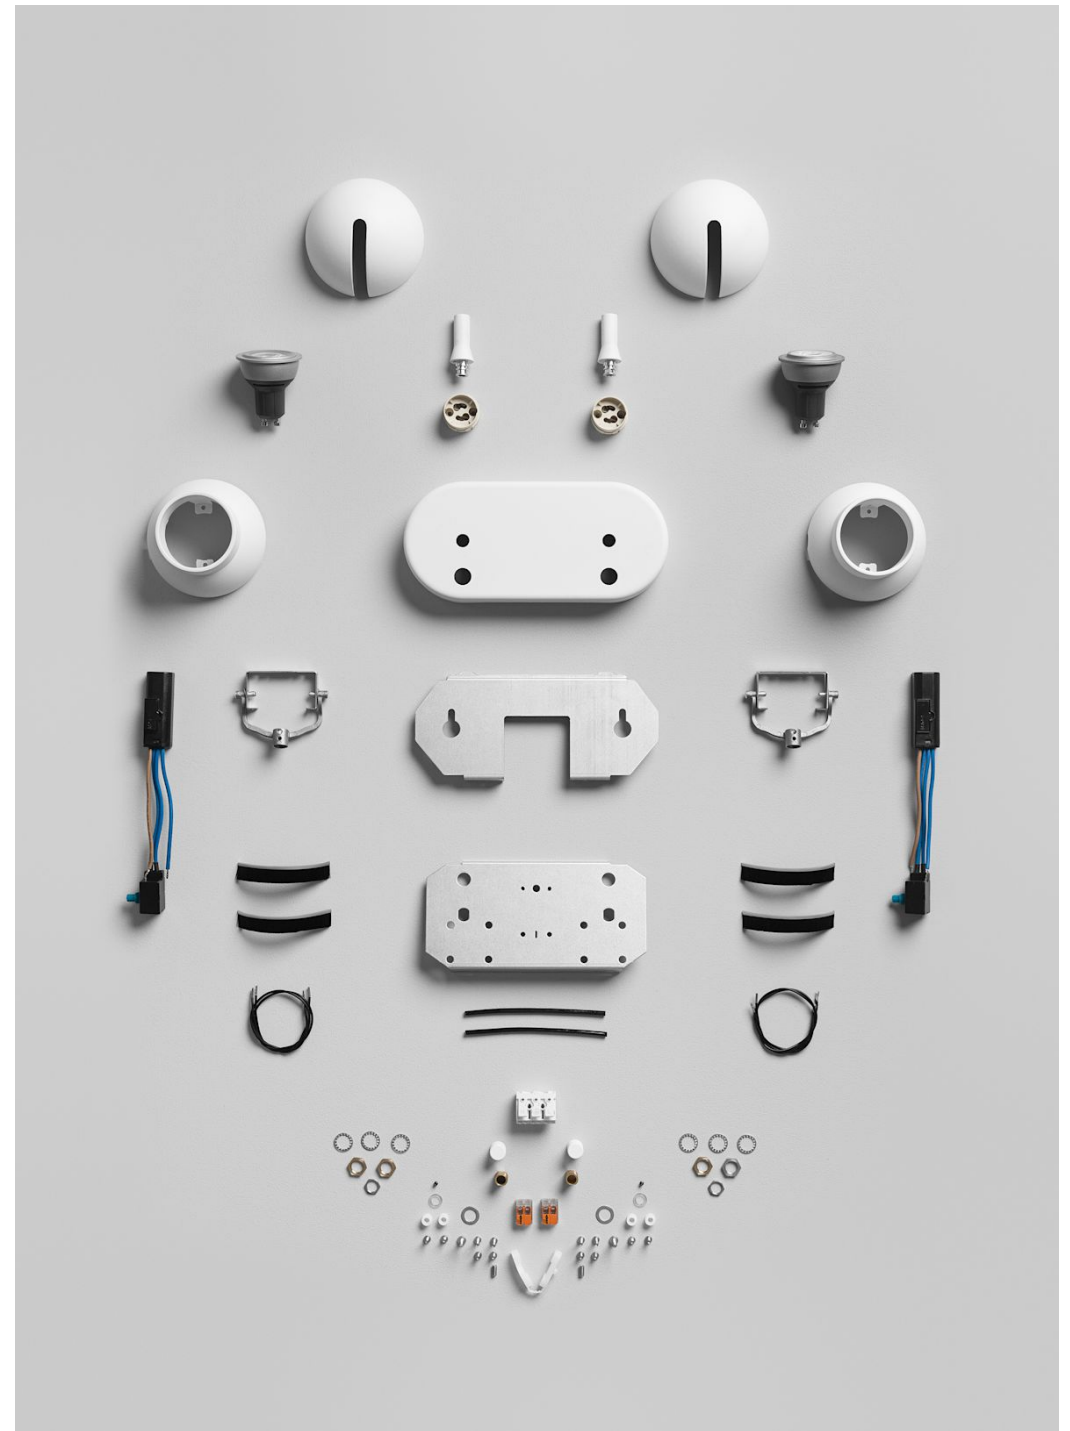

atelié Lykran

OGLE MINI

Design by Form Us With Love

Flexible spotlight with its own expression

In 2009, design studio Form Us With Love created the luminaire called Ogle. There was a gap in the market for spotlights that could be easily adjusted to direct the light. "We wanted a lamp that looks good by itself but also among a group of lamps".

A new addition was added to the Ogle series, Ogle Mini. A lamp measuring only 90 mm in diameter, cast entirely in aluminum.

● **Black**
Ral 9005 G10

○ **White**
Ral 9016 G10 fine texture

Technical specifications

Material	Die-cast aluminium. Faceted reflector in aluminium.
Installation	Mounted on 1-phase or 3-phase rail. 3-phase also fits with FixPoint fitting. Ogle Mini can be tilted up to 90° and is adjustable 360°.
Connection	<p>GU10: 1-phase adapter GB66 for Global Track base rail. 3-phase multi-adapter GA69 (Global Track).</p> <p>COB DALI: Compatible with Global Trac PULSE from Nordic Aluminium and One track from Stucchi</p> <p>COB ON/OFF: Compatible with most track on the market. See separate list under downloads for compatible tracks</p>
Light source	<p>COB: Chip on board LED, color temperature 3000K. Color rendering: CRI 90. Lifespan: L90B10 60 000h.</p> <p>GU10: Recommended light source Master LED is dimmable. Not included</p>
Light scattering	<p>COB: Direct 40°.</p> <p>GU10: See recommended light sources.</p>
Energy classification	This product contains a light source with energy efficiency class F to regulation (EU) No 2019/2015
Light distribution	Selectable. See recommended light source.