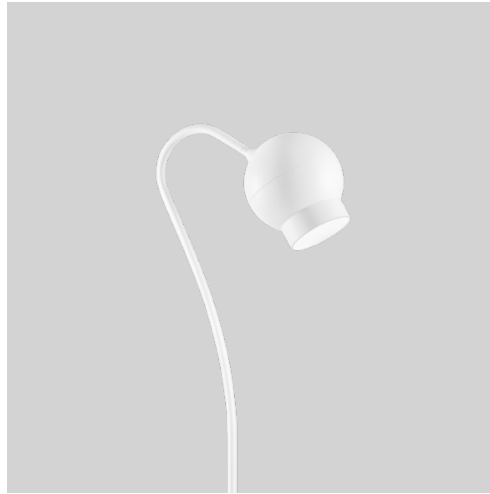

ateljé Lyktan

OGLE

Design by Form Us With Love

Flexible spotlight with its own expression

In 2009, design studio Form Us With Love created the luminaire called Ogle. There was a gap in the market for spotlights that could be easily adjusted to direct the light. "We wanted a lamp that looks good by itself but also among a group of lamps".

● **Black**
Ral 9005 G10

○ **White**
Ral 9016 G10 fine texture

Technical specifications

Material	Die-cast aluminium. Floor stand in steel.
Connection	Supplied with feed cable 2x0.75 mm ² with plug, length 3 m. Dimmable foot switch.
Light source	Recommended light source Master LED is dimmable. Not included.
Other	Generation 2.