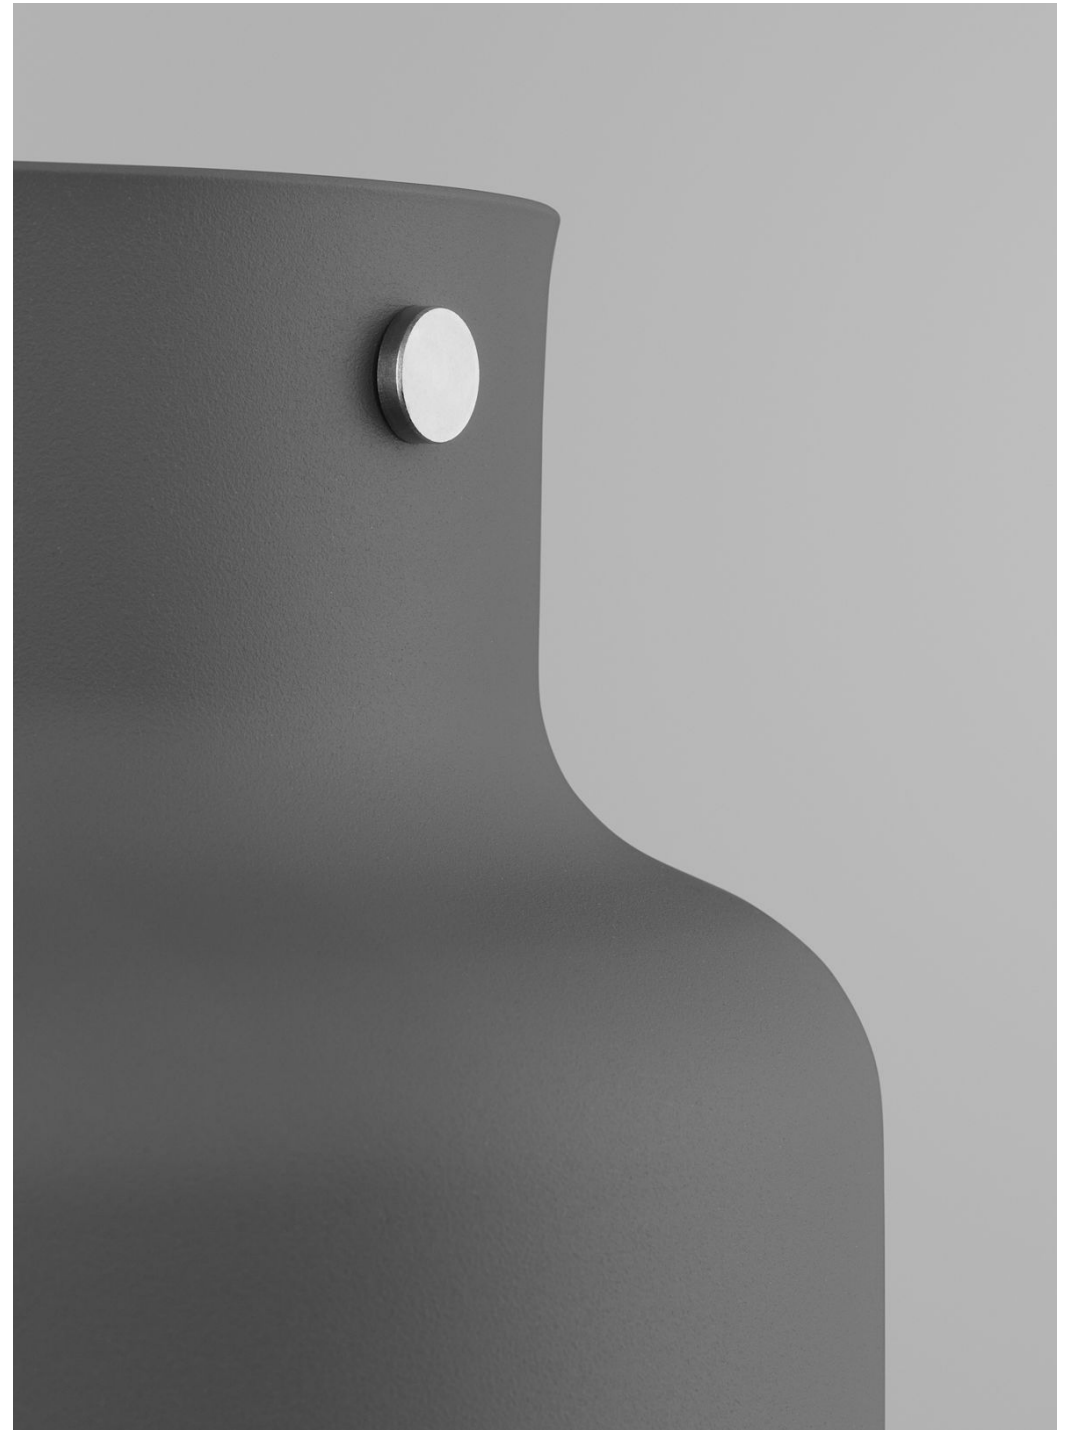

A design classic

"It's like a big boulder, Anders!" a friend of designer Anders Pehrson is believed to have said, when he saw the new pendant lamp at the lighting exhibition in Gothenburg in 1968. The lamp was bulky, British racing green and 60 cm in diameter.

This was the birth of Bumling, a Swedish design classic. During the 1970s, a whole range of Bumling lamps was launched. Table, floor and wall versions, alongside many variations on the original pendular Bumling and the outdoor versions.